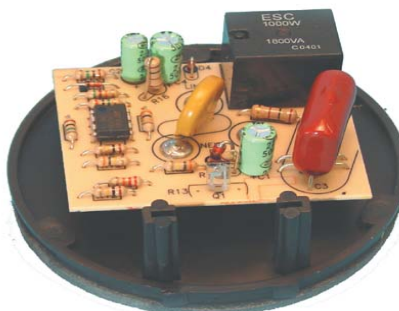

# Turns Light on at Sunset and off at Midnight

## Mid-Night Tracker Series

### **Saves 50% in Energy Costs** **Addresses Light Trespass Issues**

*High performance electronic photocontrol that turns the light on at sunset and turns the light off at the mid point of the night. It tracks the mid point in the night on a daily basis and automatically adjusts for the seasonal changes in sunrise and sunset.*

#### *Specifications*

*105-305 VAC, 1,000 watt/1,800 VA  
Non-drift silicon light sensor.*